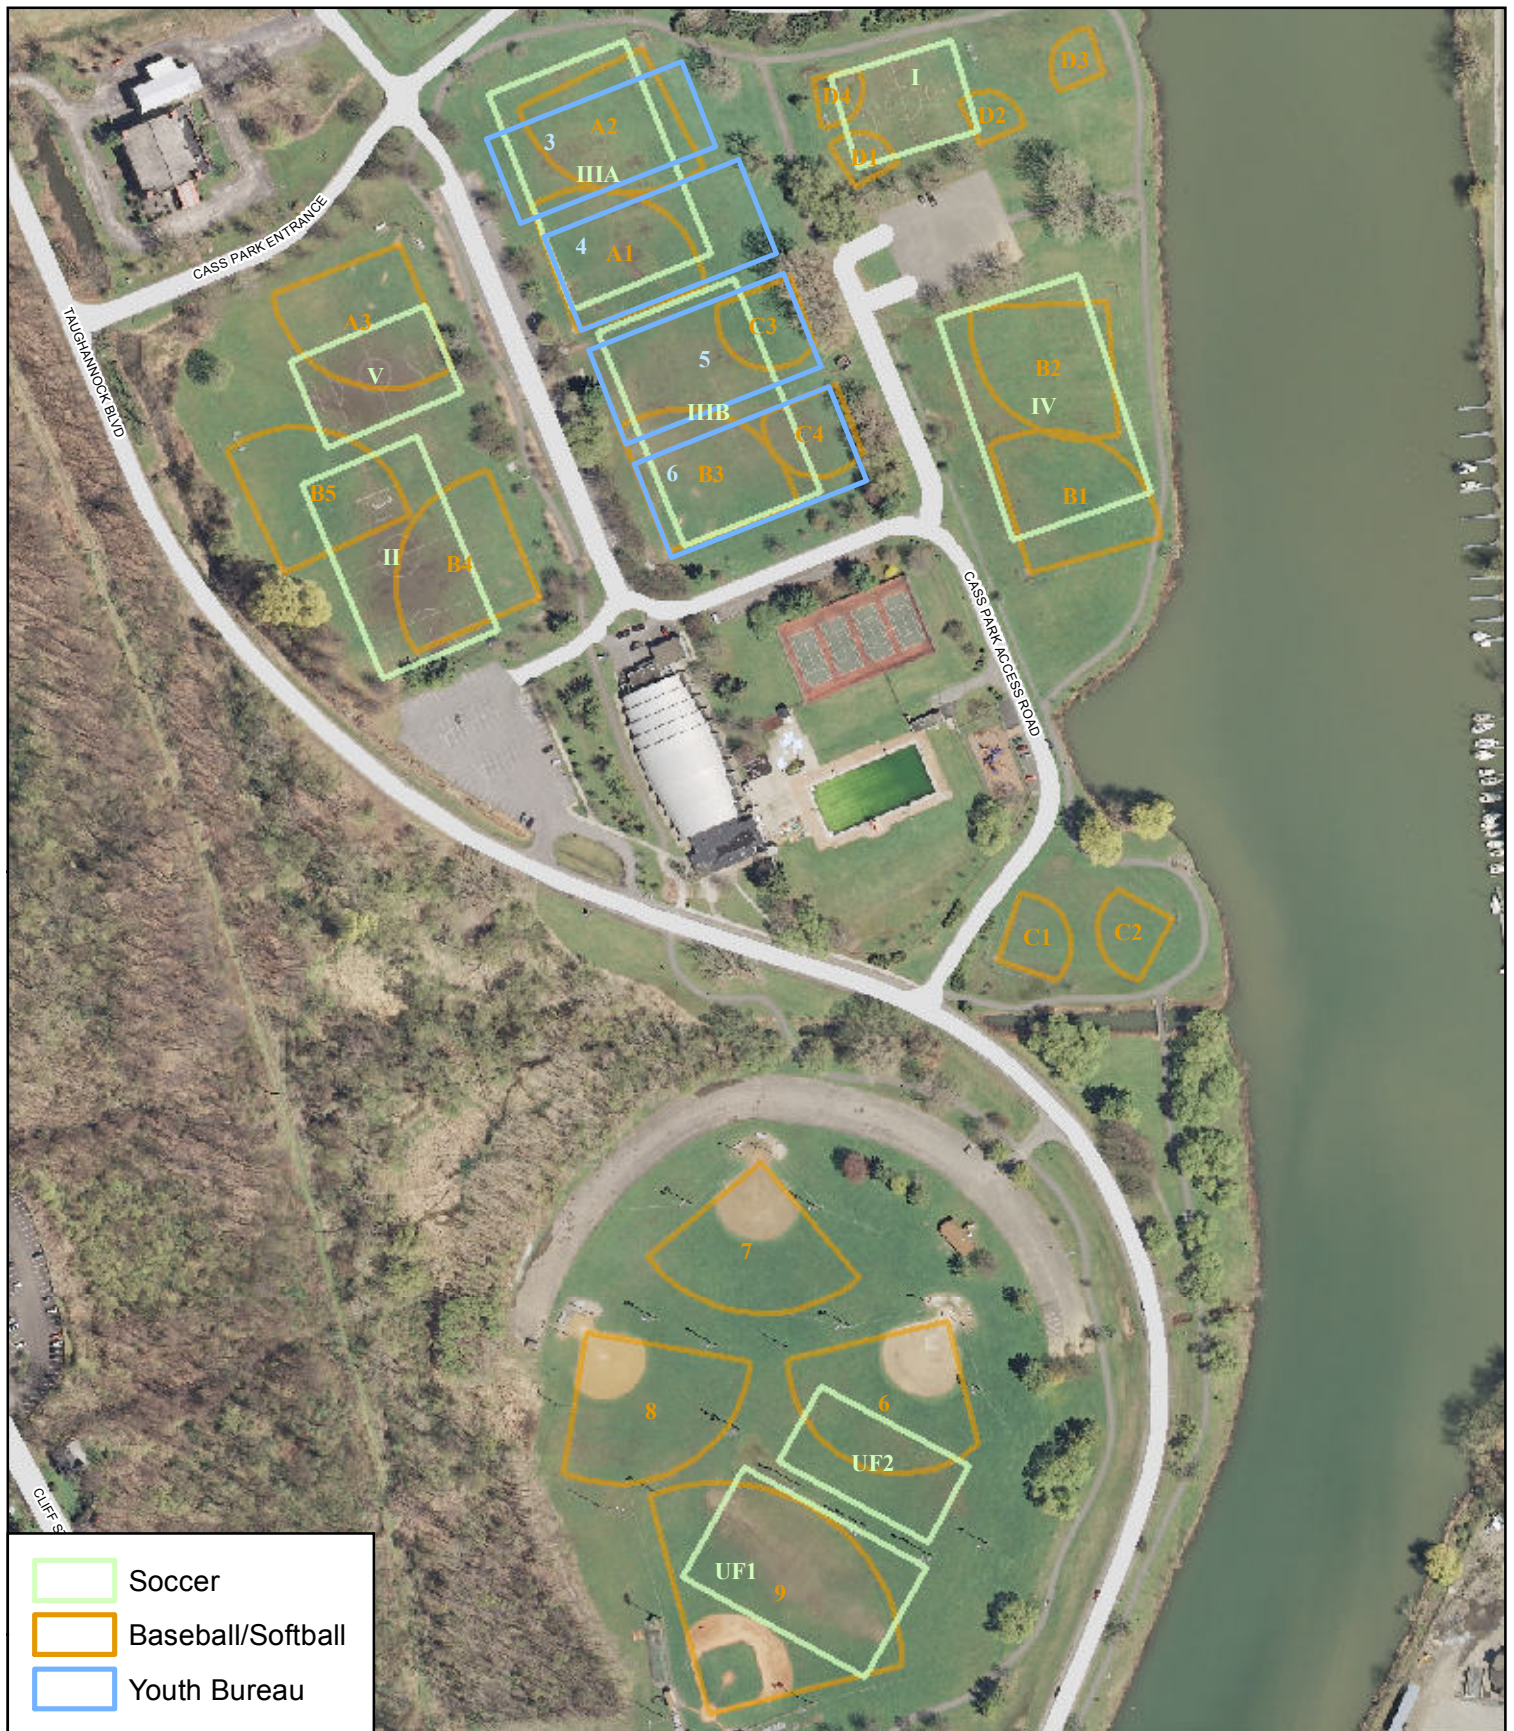

Cass Park Playing Fields - Ithaca, NY 2012

	Soccer
	Baseball/Softball
	Youth Bureau

NY State Plane, Central GRS 80 Datum
 Map Source: NYS Statewide Digital Orthoimagery Program, 2007
 Data Source: Ithaca Youth Bureau, 2008
 Map Prepared by: GIS Program, City of Ithaca, NY, February 2012